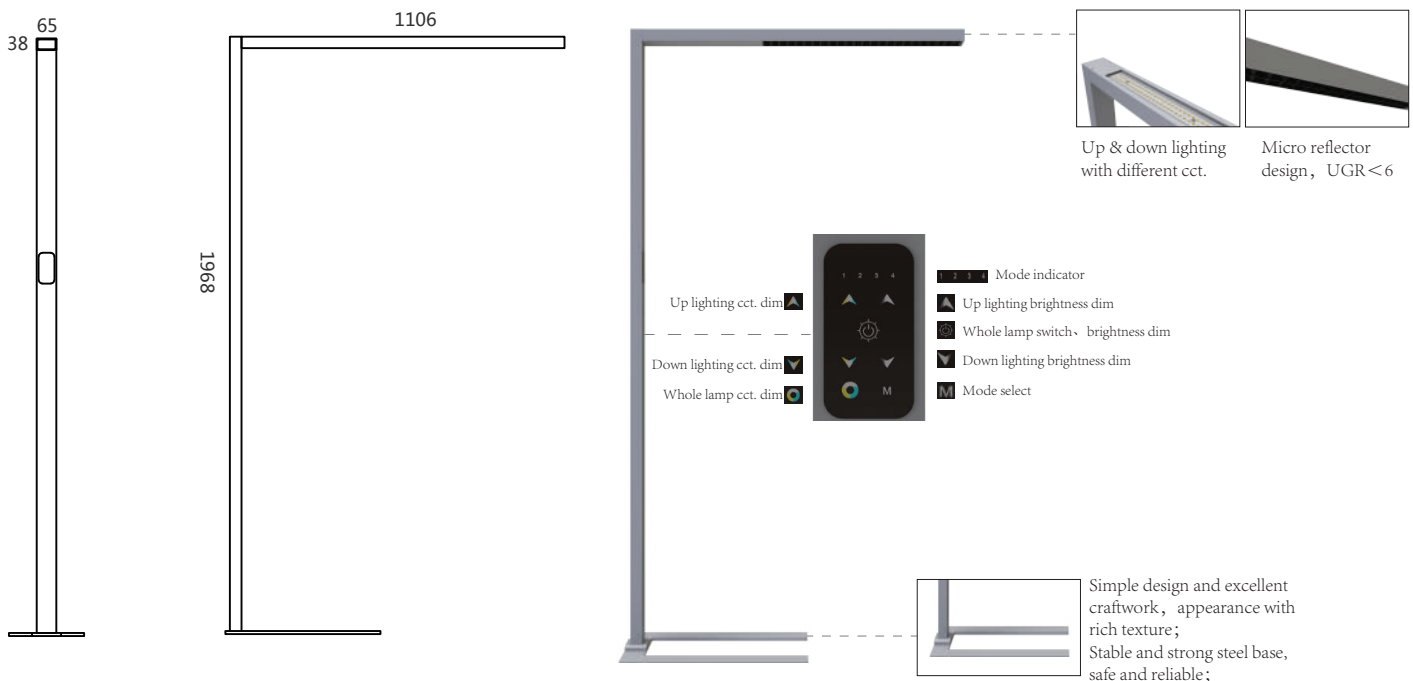

### Features:

Direct and indirect light control Individually;

Micro reflector design, UGR<6;

Support for smart control functions:

- Touch panel dimming
- Motion sensor
- Day light sensor(optional)

CE certified and all materials are in conformity with RoHS standard.

## Light angle

## Technical data

Model Number	BR-FS0006-60W-D01	BR-FS0006-70W-D01
Size	38*65*1968mm	
Input Voltage	200-240V	
Lighting effcet	130LM/W	
Input Power	60w/70w	
Luminous ratio	Indirect ↑ 70%; Direct ↓ 30%;	
Power Factor	>0.9	
Housing Color	RAL7038A(white/black available)	
Luminous Flux	5500 lm indirect/2300lm direct	6400 lm indirect/2700lm direct
CRI (Ra>)	80/90	
UGR	<6	
Dimming type	1-10V	
Working Lifetime(Hour)	>36000	
Lamp Body Material	Aluminum	
Color Temperature	3000K/4000K/5000K/6000K	
Protection Level	IP40	
Working Temperature	-20°C-40°C	
Application	office/conference room/reception	
Light Source	SMD2835 / Everlight / SMD3030 / Philips	
Certification	CE/ROHS/FCC	
Surface Finished	Powder painting	
Feature	Fashion brief	
Beam angle	Indirect ↑ 112°; Direct ↓ 45°;	
warranty	3years	
Packaging size	2023*222*120mm	
Outlet length	2m	