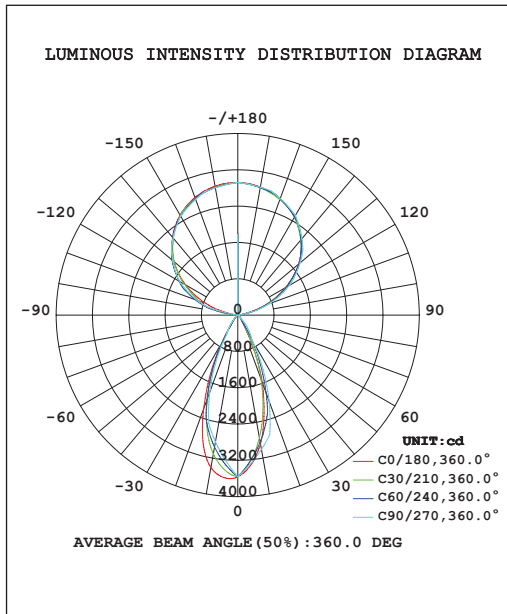

## Light angle

## Technical data

Model Number	BR-FS0006-60W-D01	BR-FS0006-70W-D01
Size	38*65*1968mm	
Input Voltage	200-240V	
Lighting effcet	130LM/W	
Input Power	60w/70w	
Luminous ratio	Indirect ↑ 70%; Direct ↓ 30%;	
Power Factor	>0.9	
Housing Color	RAL7038A(white/black available)	
Luminous Flux	5500 lm indirect/2300lm direct	6400 lm indirect/2700lm direct
CRI (Ra>)	80/90	
UGR	<6	
Dimming type	1-10V	
Working Lifetime(Hour)	>36000	
Lamp Body Material	Aluminum	
Color Temperature	3000K/4000K/5000K/6000K	
Protection Level	IP40	
Working Temperature	-20°C-40°C	
Application	office/conference room/reception	
Light Source	SMD2835 / Everlight / SMD3030 / Philips	
Certification	CE/ROHS/FCC	
Surface Finished	Powder painting	
Feature	Fashion brief	
Beam angle	Indirect ↑ 112°; Direct ↓ 45°;	
warranty	3years	
Packaging size	2023*222*120mm	
Outlet length	2m	