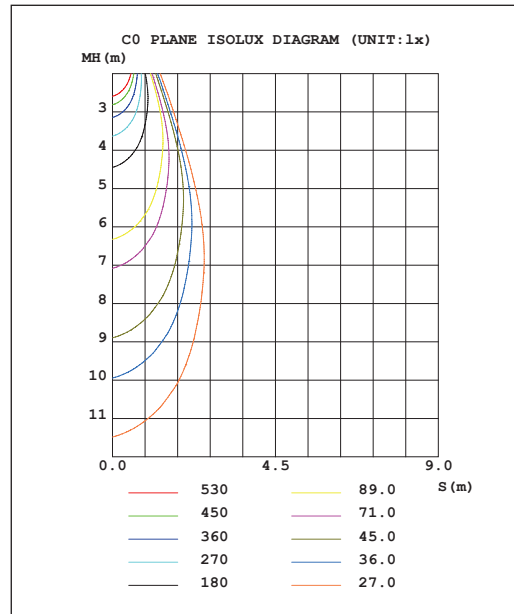

## ◆ Details' display

## Light angle

## Technical data

Model Number	BR-FS0006-60W-D01	BR-FS0006-70W-D01
Size	38*65*1968mm	
Input Voltage	200-240V	
Lighting effcet	130LM/W	
Input Power	60w/70w	
Luminous ratio	Indirect ↑ 70%; Direct ↓ 30%;	
Power Factor	>0.9	
Housing Color	RAL7038A(white/black available)	
Luminous Flux	5500 lm indirect/2300lm direct	6400 lm indirect/2700lm direct
CRI (Ra>)	80/90	
UGR	<6	
Dimming type	1-10V	
Working Lifetime(Hour)	>36000	
Lamp Body Material	Aluminum	
Color Temperature	3000K/4000K/5000K/6000K	
Protection Level	IP40	
Working Temperature	-20°C-40°C	
Application	office/conference room/reception	
Light Source	SMD2835 / Everlight / SMD3030 / Philips	
Certification	CE/ROHS/FCC	
Surface Finished	Powder painting	
Feature	Fashion brief	
Beam angle	Indirect ↑ 112°; Direct ↓ 45°;	
warranty	3years	
Packaging size	2023*222*120mm	
Outlet length	2m	