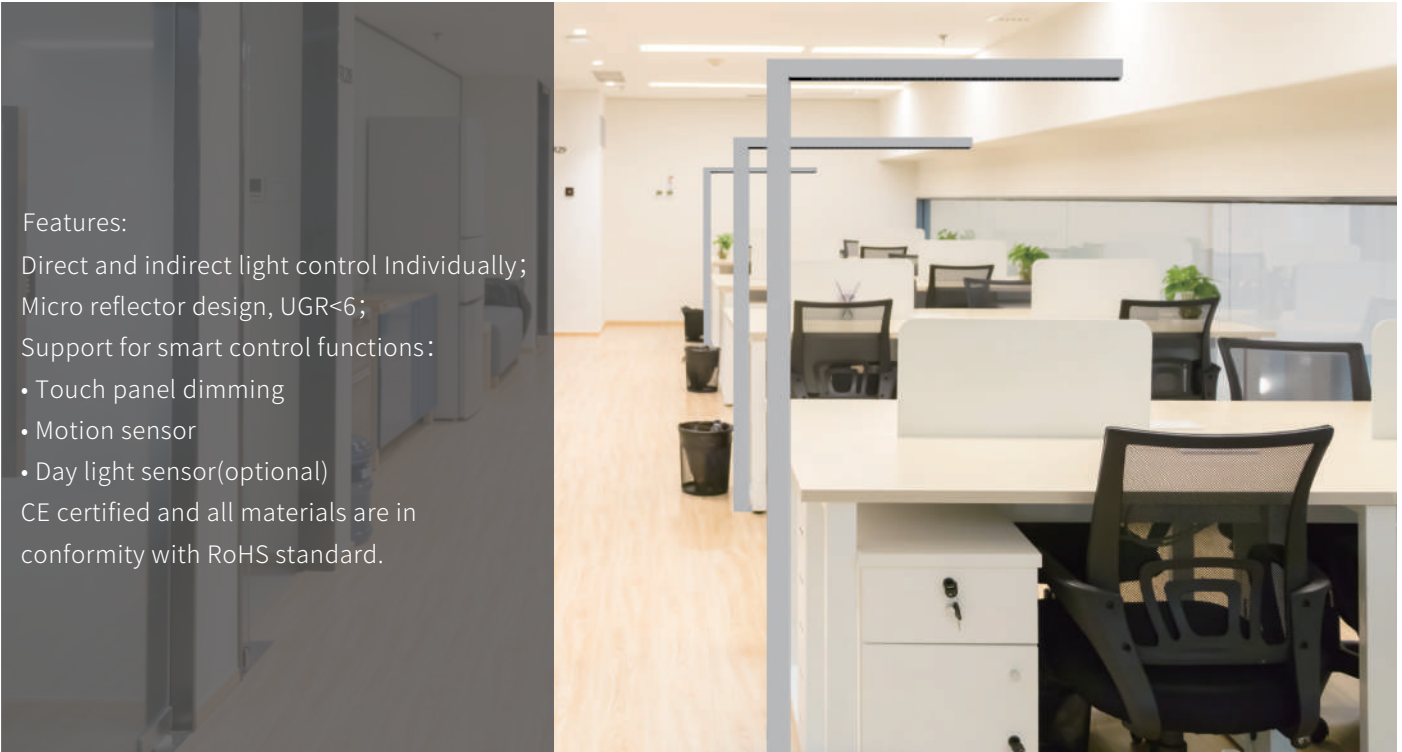

# LED Floor standing light

### Features:

Direct and indirect light control Individually;

Micro reflector design, UGR<6;

Support for smart control functions:

- Touch panel dimming
- Motion sensor
- Day light sensor(optional)

CE certified and all materials are in conformity with RoHS standard.